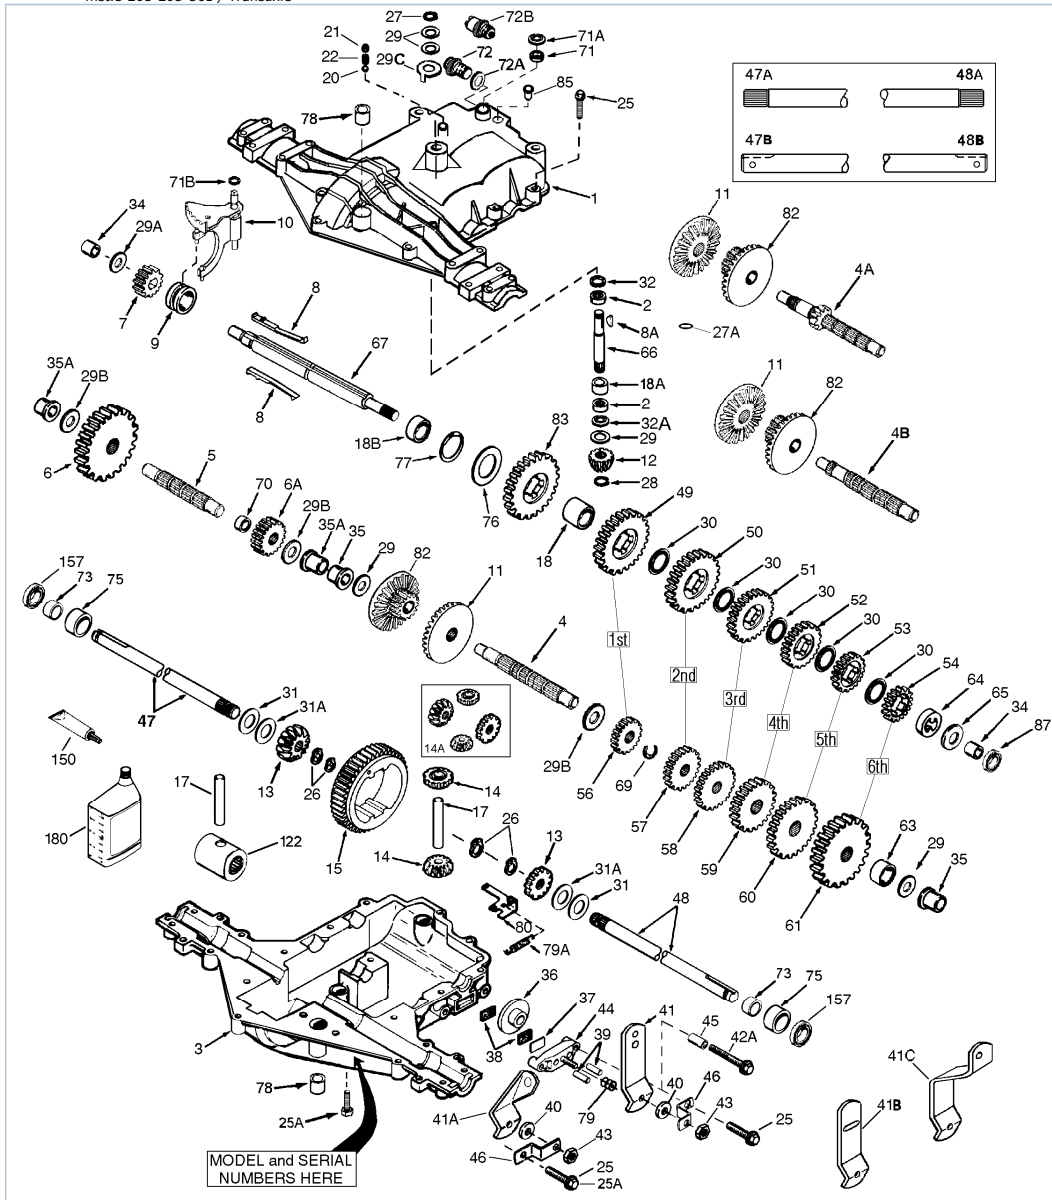

mst.3 205-205-561 / Transaxle

Part List

mst.3 205-205-561 / Transaxle

REF #	ITEM #	DESCRIPTION	QTY	REMARK
1	772147	Transaxle Cover	1	
2	780086A	Needle Bearing 5/8" ID	2	
3	770128	Transaxle Case	1	
4	776395	Countershaft	1	
5	776409	Output Shaft	1	
6	778364	Spur Gear (38 teeth)	1	
6A	778369	Spur Gear (15 teeth)	1	
7	778330	Spur Gear (11 teeth)	1	
8	792180	Shift Key	2	
9	784352	Shift Collar	1	
10	784378	Shift Rod & Fork	1	
11	778334	Bevel Gear (30 teeth)	1	
12	778309	Input Bevel Pinion (13 teeth)	1	
13	778368	Bevel Gear (13 teeth) (Incl. 14)	2	
14	778368	Bevel Pinion (13 teeth) (Incl. 13)	2	
15	778370	Ring Gear (43 teeth)	1	
17	786188	Drive Pin	1	
18	786102	Spacer	1	
20	792077A	Ball 5/16" dia	1	
21	792211	Cap Screw 3/8-16 x 3/8"	1	
22	792079	Spring	1	
25	792073A	Screw 1/4-20 x 1-1/4"	17	
25	792073A	Screw 1/4-20 x 1-1/4"	2	
25A	792177	Screw 1/4-20 x 1-3/8"	2	
26	792125	Retaining Ring (pkg of 2)	4	
27	792035	Retaining Ring	1	
28	788040	Retaining Ring	1	
29	780072	Washer	5	
29A	780160	Washer	1	
29B	780051	Thrust Washer (.762 ID)	3	
30	780108	Washer	4	
31	780001	Washer (.056 wide) (USE AS NEEDED)	2	
32	788083	Oil Seal 5/8"	1	
32A	792001	O-Ring	1	
34	780194	Bushing 9/16"	2	
35	780193	Flanged Bushing 5/8" ID	2	
35A	780197	Flanged Bushing 3/4"	2	
36	790075	Brake Disk	1	
37	790007	Brake Pad Plate	1	
38	799021	Brake Pad (pkg of 2)	2	
39	786026	Dowel Pin	2	
40	792076A	Flat washer	1	
41	790077	Brake Lever	1	
43	792075	Locknut 5/16-24	1	
44	790025	Brake Pad Holder	1	
46	786086	Brake Lever Bracket	1	
47	774943	Axle (12-7/16" long)	1	
48	774944	Axle (17-1/32" long)	1	
49	778356	Spur Gear (29 teeth)	1	
50	778354	Spur Gear (23 teeth)	1	
51	778344	Spur Gear (20 teeth)	1	
52	778313	Spur Gear (19 teeth)	1	
53	778346	Spur Gear (15 teeth)	1	
56	778355	Spur Gear (11 teeth)	1	
57	778353	Spur Gear (17 teeth)	1	
58	778343	Spur Gear (20 teeth)	1	
59	778351	Spur Gear (21 teeth)	1	
60	778345	Spur Gear (25 teeth)	1	
63	786071	Countershaft Spacer 1-1/8" x 3/8"	1	
64	786072	Brake Shaft Spacer 1-3/8" x 3/8"	1	
65	780189	Washer	1	
66	776422	Input Shaft	1	
67	776396	Shifter & Brake Shaft	1	
69	792170	Retaining Ring	1	
70	786187	Spacer .890	1	
71B	788092	"O" Ring	1	
73	780140	Needle Bearing	2	
75	786084	Sleeve .999	2	
76	780090	Washer	1	
77	788078A	Inverted Retaining Ring	1	
79	792144	Spring	1	
82	778333	Bevel & Spur Gear (30 & 13 teeth)	1	